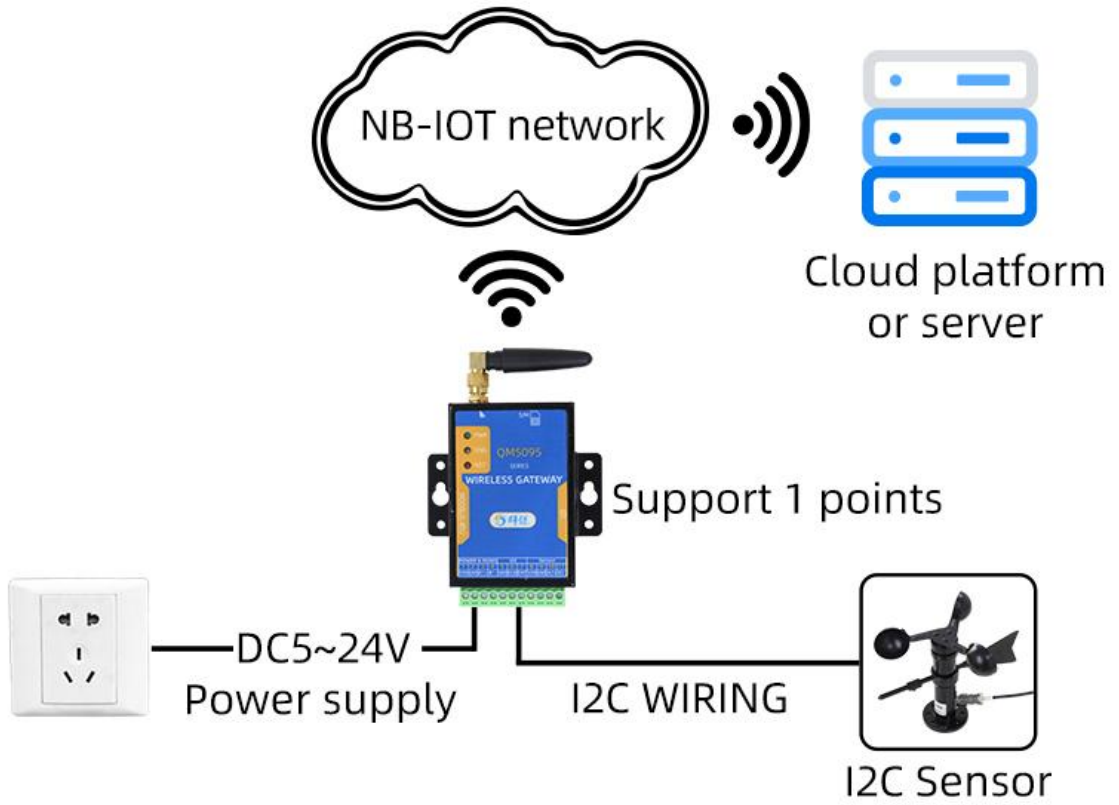

■ I2C WIRING

How to use?