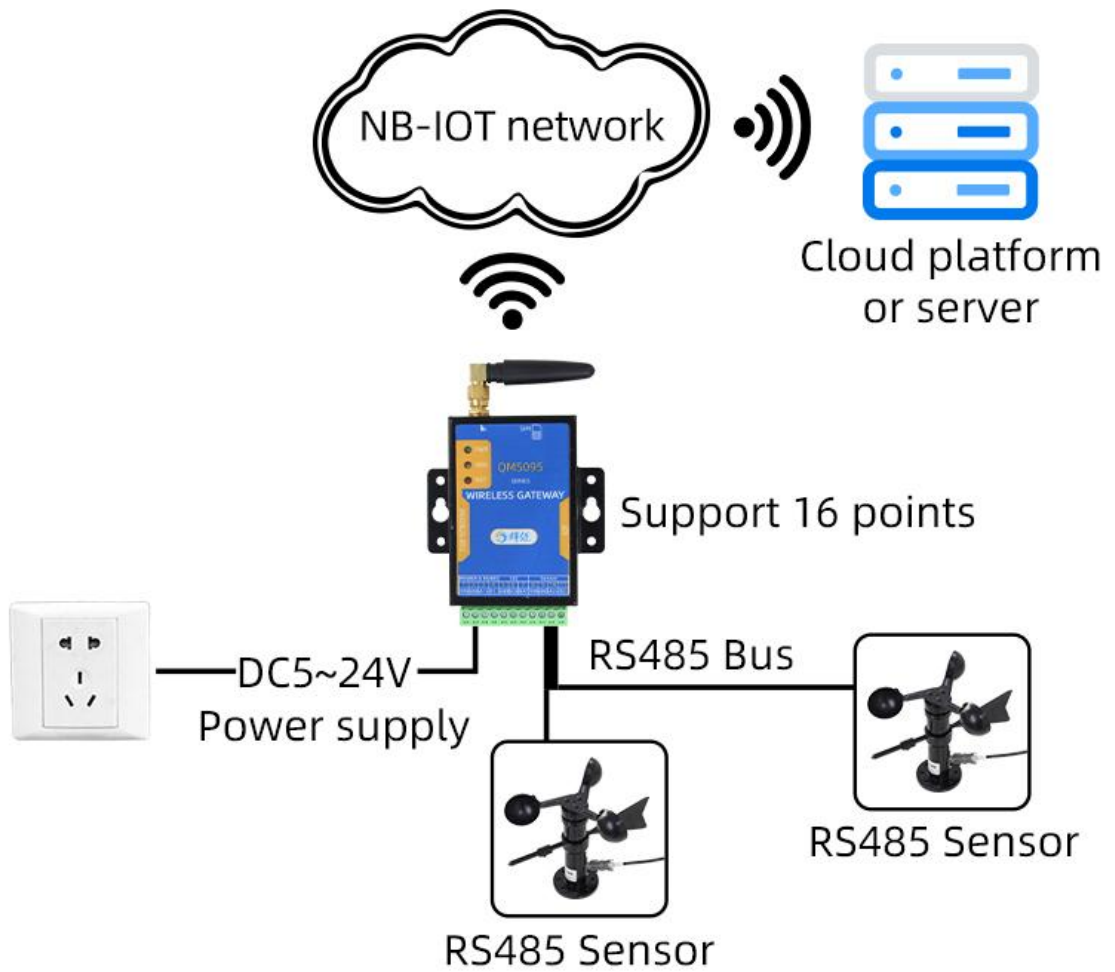

### NB-IOT network I2C wireless gateway

#### User Manual

File Version: V23.2.26

QM5095I using the standard USB, easy access to PLC, DCS and other instruments or systems for monitoring I2C state quantities. The internal use of high-precision sensing core and related devices to ensure high reliability and excellent long-term stability, can be customized RS232, RS485, CAN, 4-20mA, DC0~5V/10V, ZIGBEE, Lora, WIFI, GPRS and other output methods.

#### Technical Parameters

Technical parameter	Parameter value
Brand	TRANBALL
Communication Interface	USB
Default baud rate	9600 8 n 1
Power	DC5V 1A
Running temperature	-30~85℃
Working humidity	5%RH~90%RH

## ■ RS485 WIRING