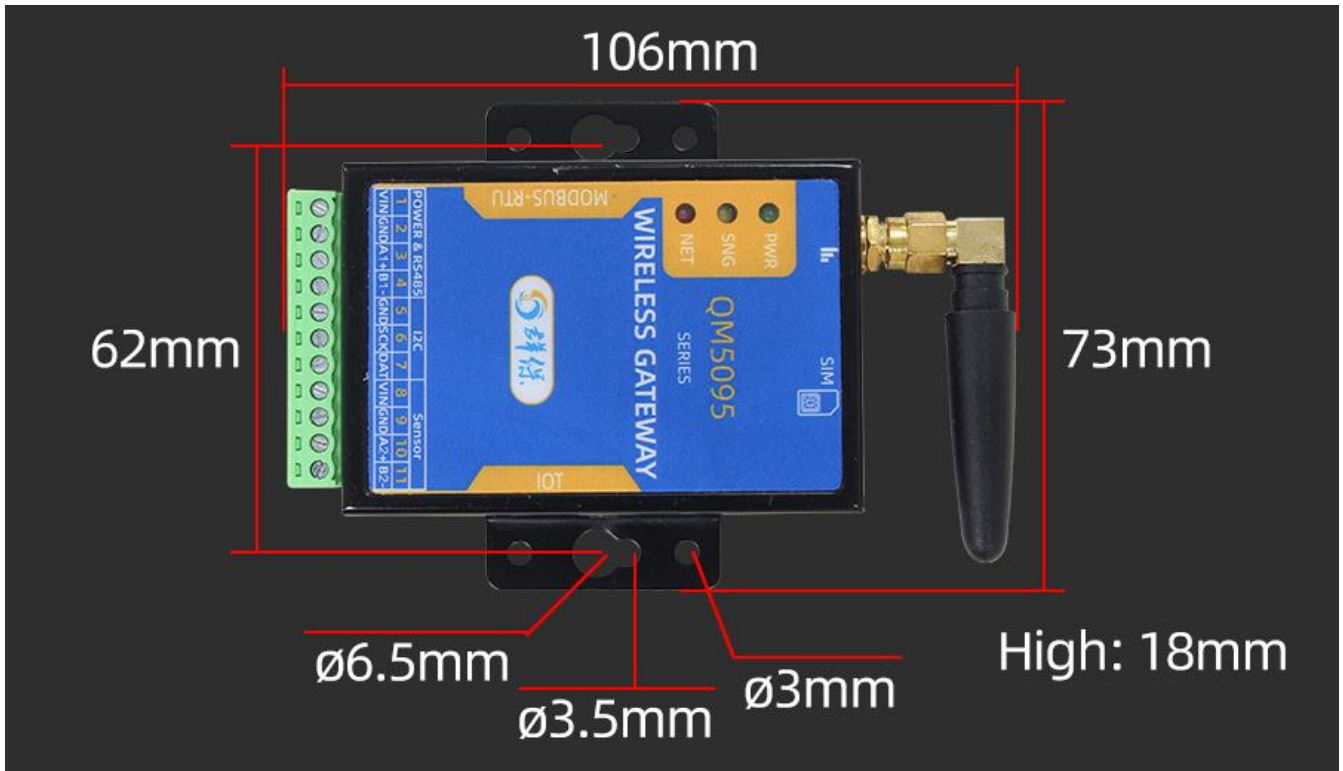

### NB-IOT network I2C wireless gateway

#### User Manual

File Version: V23.2.26

QM5095I using the standard USB, easy access to PLC, DCS and other instruments or systems for monitoring I2C state quantities. The internal use of high-precision sensing core and related devices to ensure high reliability and excellent long-term stability, can be customized RS232, RS485, CAN, 4-20mA, DC0~5V/10V, ZIGBEE, Lora, WIFI, GPRS and other output methods.

#### Technical Parameters

Technical parameter	Parameter value
Brand	TRANBALL
Communication Interface	USB
Default baud rate	9600 8 n 1
Power	DC5V 1A
Running temperature	-30~85℃
Working humidity	5%RH~90%RH

**Product Size**

In the case of broken wires, wire the wires as shown in the figure. If the product itself has no leads, the core color is for reference.

**Application solution**