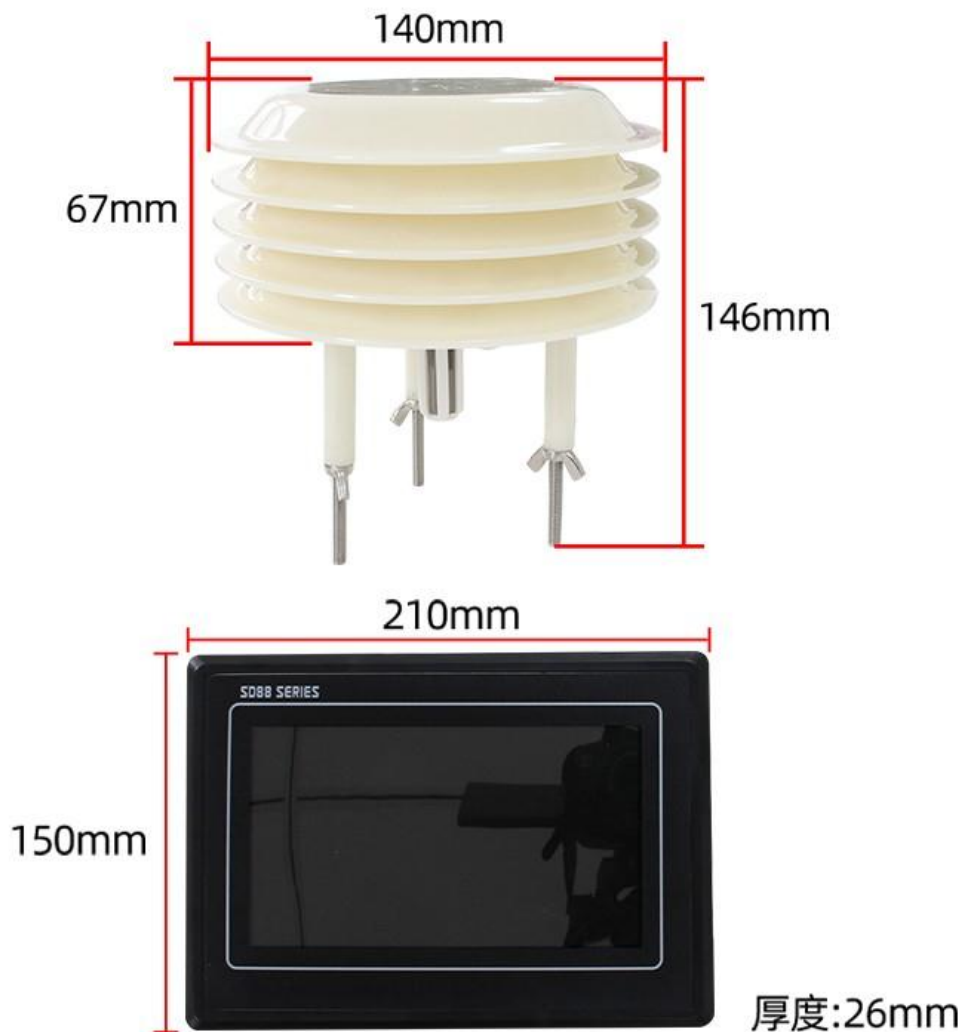

SD8837B

Networked color screens show small weather stations

User Manual

File Version: V23.7.29

SD8837B using the standard ,easy access to PLC, DCS and other instruments or systems for monitoring 0~100%RH state quantities.The internal use of high-precision sensing core and related devices to ensure high reliability and excellent long-term stability,can be customized RS232,RS485,CAN,4-20mA,DC0~5V\10V,ZIGBEE,Lora,WIFI,GPRS and other output methods.

Technical Parameters

Technical parameter	Parameter value
Brand	SONBEST
Power	DC6~24V 1A
Running temperature	-30~85℃
Working humidity	5%RH~90%RH

Product Size

In the case of broken wires, wire the wires as shown in the figure. If the product itself has no leads, the core color is for reference.